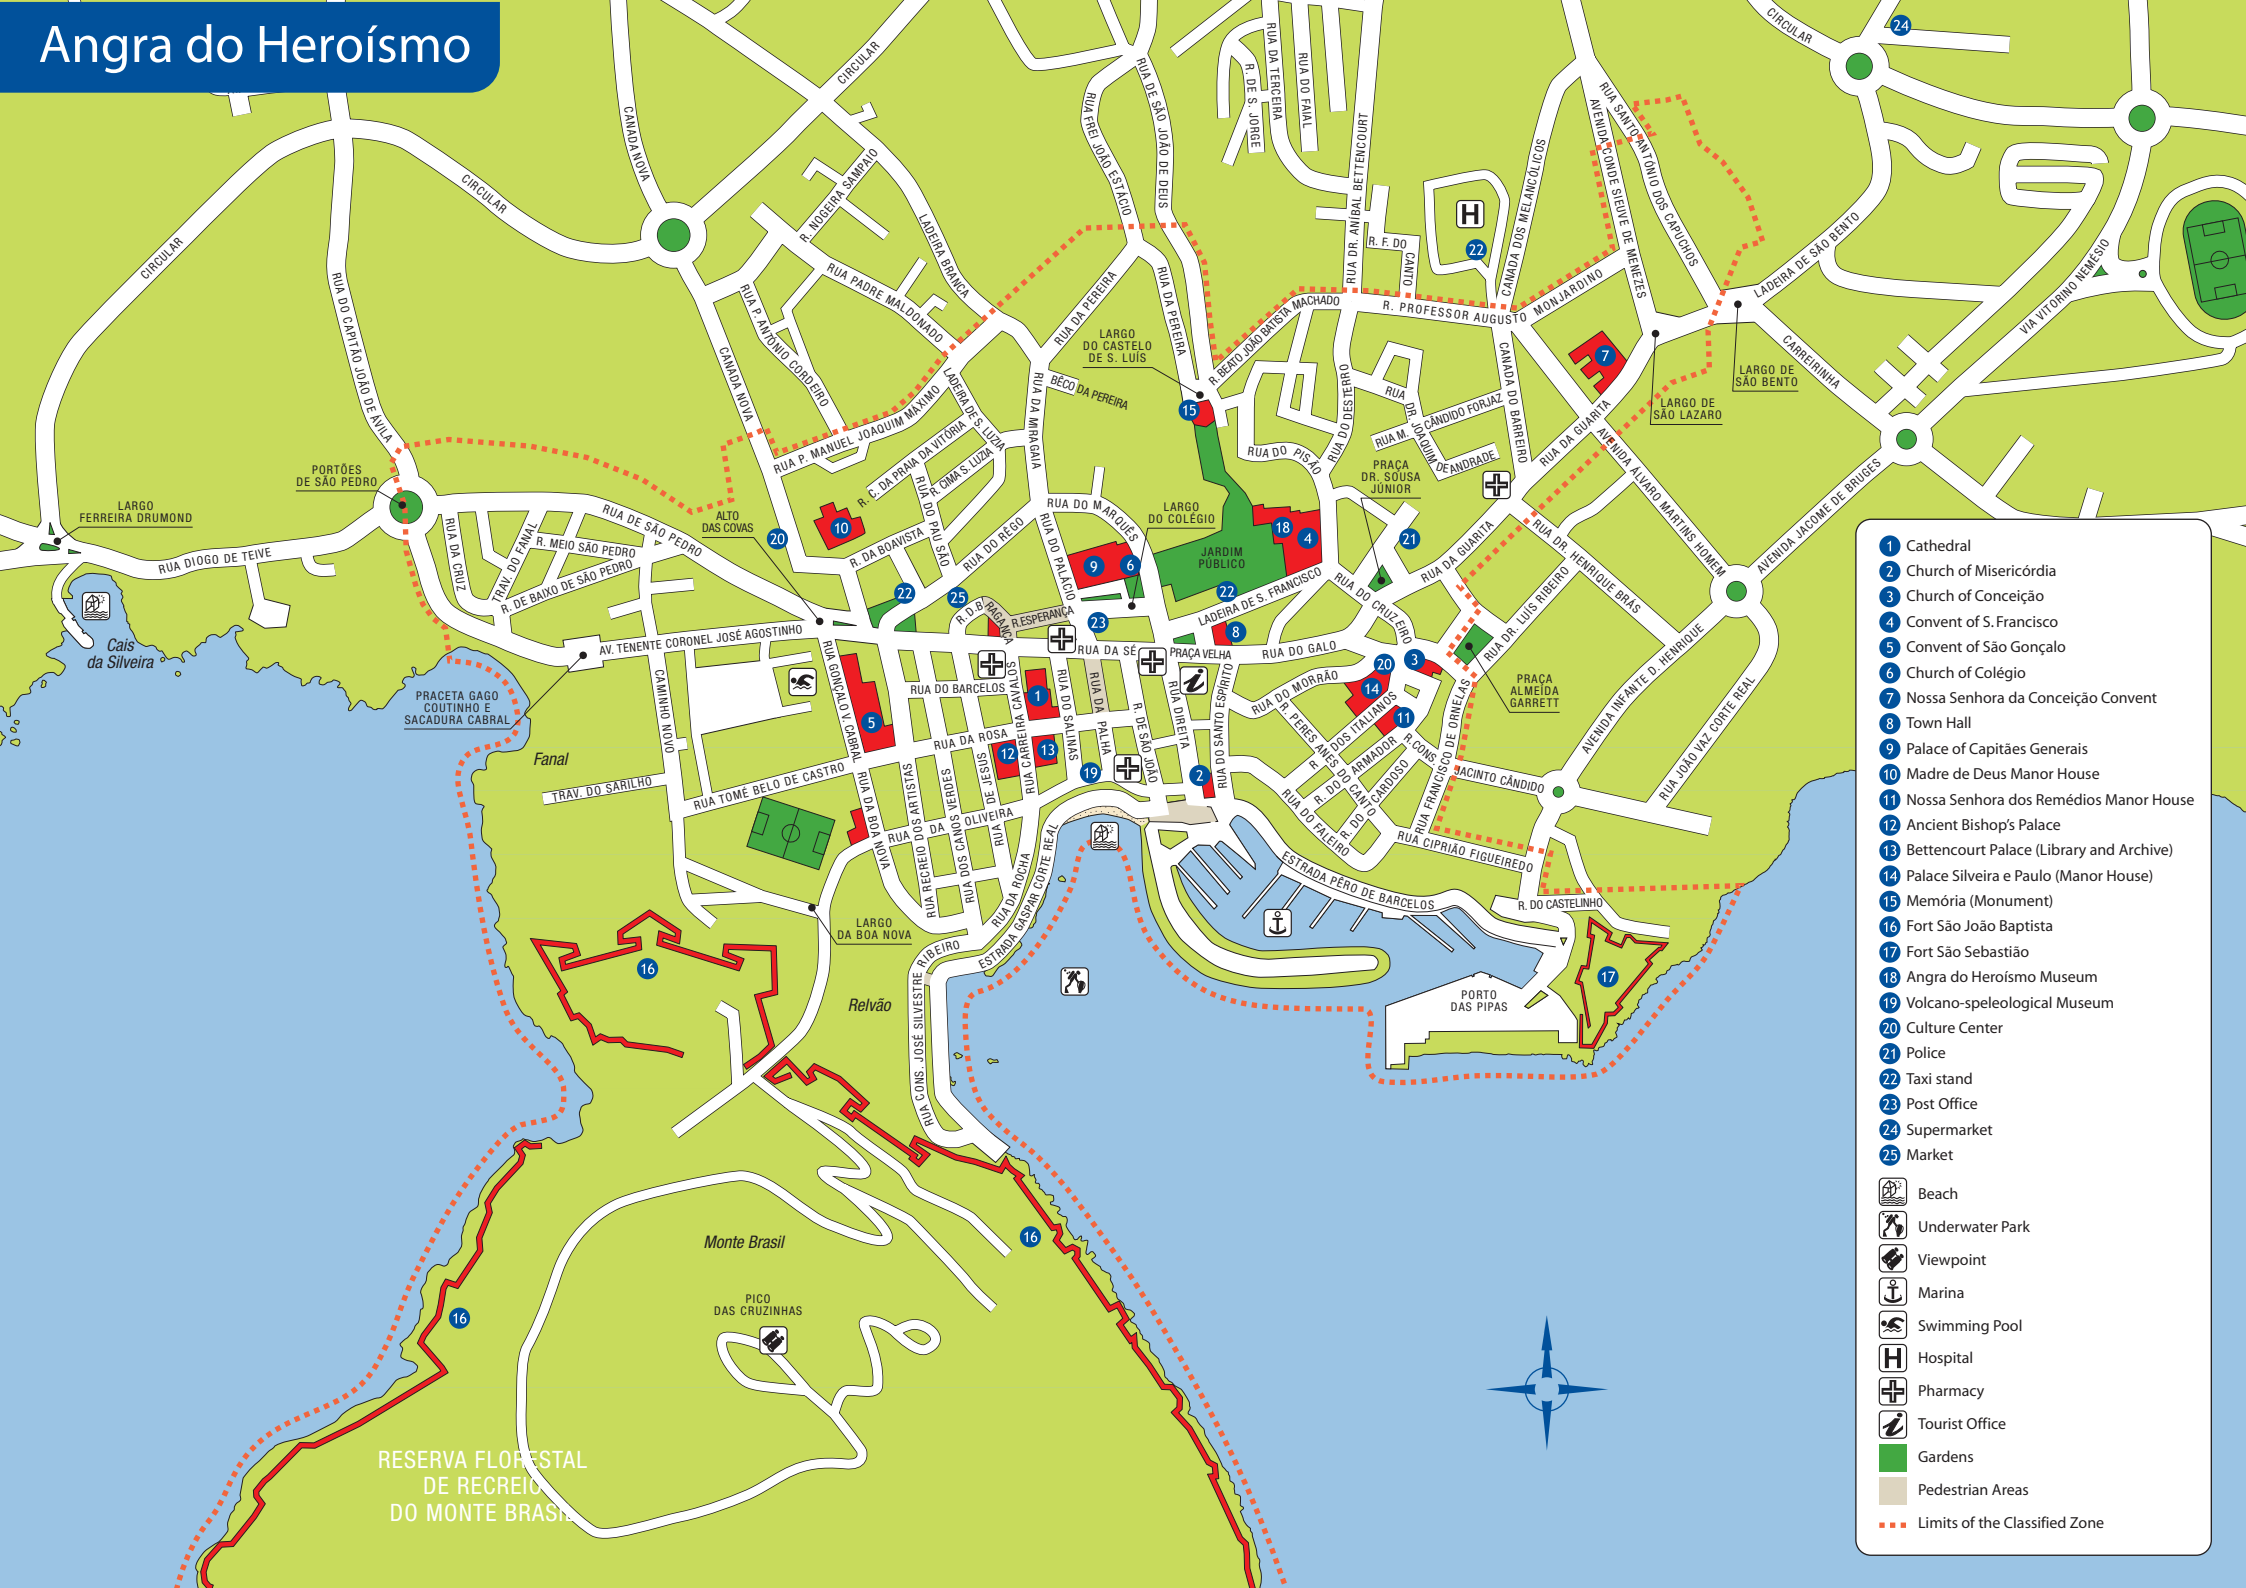

# Angra do Heroísmo

- 1 Cathedral
  - 2 Church of Misericórdia
  - 3 Church of Conceição
  - 4 Convent of S. Francisco
  - 5 Convent of São Gonçalo
  - 6 Church of Colégio
  - 7 Nossa Senhora da Conceição Convent
  - 8 Town Hall
  - 9 Palace of Capitães Gerais
  - 10 Madre de Deus Manor House
  - 11 Nossa Senhora dos Remédios Manor House
  - 12 Ancient Bishop's Palace
  - 13 Bettencourt Palace (Library and Archive)
  - 14 Palace Silveira e Paulo (Manor House)
  - 15 Memória (Monument)
  - 16 Fort São João Baptista
  - 17 Fort São Sebastião
  - 18 Angra do Heroísmo Museum
  - 19 Volcano-speleological Museum
  - 20 Culture Center
  - 21 Police
  - 22 Taxi stand
  - 23 Post Office
  - 24 Supermarket
  - 25 Market
- 
- Beach
  - Underwater Park
  - Viewpoint
  - Marina
  - Swimming Pool
  - Hospital
  - Pharmacy
  - Tourist Office
  - Gardens
  - Pedestrian Areas
  - Limits of the Classified Zone